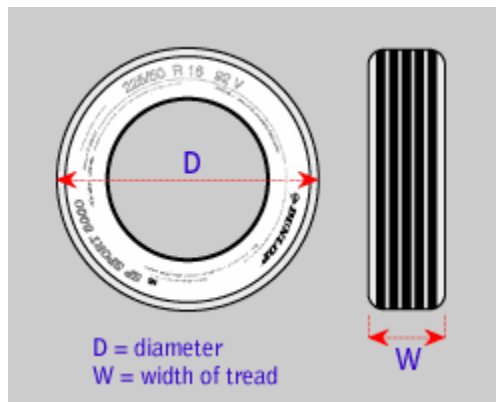

Tire Cover Size Chart

Use the diagram to the right to understand how the tire measurements should be taken. To find the best fit, measure the diameter of your tire and the width of the tread. Then, compare your measurements with the measurements in the sizing chart below.

For accurate sizing, read the tire size directly from the tire - do NOT rely on the vehicle type, since tire sizes may vary.

TIRE SIZE CHART

COVER SIZE	TIRE SIZES	TIRE DIAMETER RANGE	VEHICLES USING SIZES LISTED
A	245/70R19.5	34" x 8"	CLASS "A" MOTORHOME
C	LT245/75R16/265/75R16, 245/70R15, 265/75R15	31-1/4" x 12"	CLASS "C" MOTORHOME
D10	215/85R16, 235/65R17, 235/75R16, 235/80R16, 245/70R16, 245/75R15, 245/75R16, 255/55R18, 255/65R16, 255/70R16, 255/75R16, LT255/75R16, 265/60R18	30 3/4" x 10"	ISUZU RODEO, HONDA PASSPORT
E	P235/75R15, 265/70R15	29-3/4" x 8"	BLAZER II 4x4, JEEP WAGONEER
E 10	235/65R17, P235x70R16, 255/55R18, 255/65R16, LT25575R16	30" x 10"	JEEP LIBERTY
F	215/75R16, 225/70R16, P225/75R16, ST225/75R16, 245/70R15	29" x 8"	ECONOLINE 150 GM 1/2 TON, DODGE RAIDER, CHEVY VAN
H2	LT315/70R17	35" x 12 -1/2"	HUMMER H2
I	215/70R16, P215/75R15	28" x 8"	FORD BRONCO II, FORD RANGER, ECONOLINE 150 (light duty), JEEP WRANGLER, RAV4
J	P185/75R15, 195/75R15, 205/70R15, ST205/75R14, ST205/75R15, 215/65R16, 215/70R15, 225/60R16, 235/60R16, 255/60R15	27" x 8"	S10 BLAZER, CHEROKEE LAREDO 4x4, GMC S15, HONDA CRV
M	T145/80R16, 205/55R16, 205/55R16, 205/60R15, 205/60R15, B78/13	25-1/2" x 8" = M	ASTRO, SAFARI, GEO TRACKER
N	155/80R14, 165/80R13/14, ST 175/80R13, 185/70R14, 185/80R13, 190/65R15, 195/R70R13, 205/R55R15, 205/60R14, 205/60R15, 215/50R15, 215/60R14, 225/50R15, 225/50R16, 225/60R14, 245/50R15	24" x 8"	POP-UP CAMPERS
O	4.50x12, 4.00x12, 6.00x9, 5.30x12, 4.80x12, 6.90x9	21 1/2" x 8"	POP-UP CAMPERS
Y	12x16.5, 11x15, 12.15	32-1/4" x 12"	OFF ROAD EXTRA WIDE TIRES